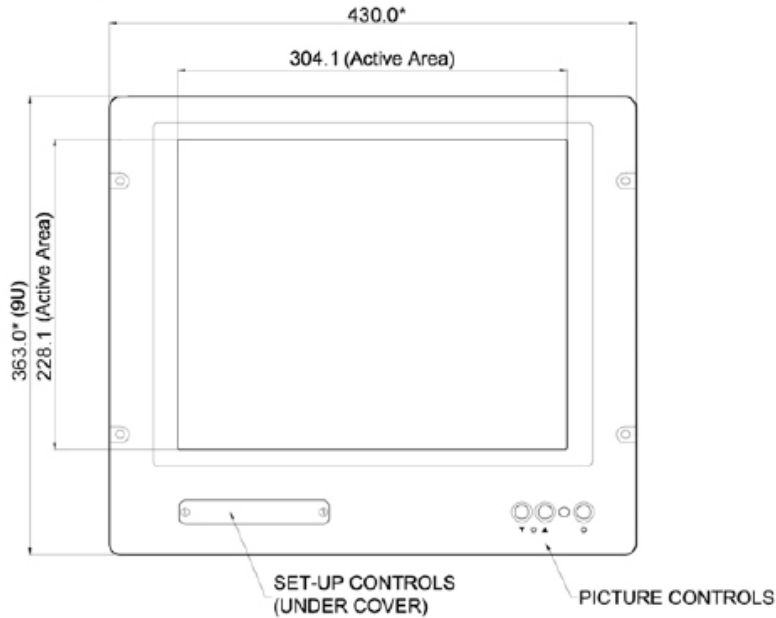

To aid installation, flexible mounting combinations include front rack-mount, VESA standard fixings at the rear and a separate mounting bracket for Control Desk or Overhead positioning. The Monitor is manufactured in full compliance with Mil-STD-461E, Mil-STD-810F and IEC 60945.

29LR153A35MP-M

DATASHEET

Electrical Description		Mechanical Description	
TFT Characteristics:	Type:	15" a-Si AM TFT	Dimensions: Monitor: 430(w) x 363(h) x 95(d) mm (approx) Weight: 12kg approx
	Max Resolution:	1024 x 768 pixels	Housing Aluminium with toughened safety glass
Active Display Area:	304.1 x 228.1mm	Environment	
Response Time:	13ms		Operating Temp: 0°C to +50°C
Contrast Ratio:	450:1 typical	Storage Temp: -20°C to 65°C	
Brightness:	250cd/m ² typical	Sealing: IP65min	
Viewing Angles (at CR>10):	130° / 110°	Operating Humidity: 50% to 90% (non condensing)	
No. Colours:	16.7 million	Storage Humidity: 28% to 90% (non condensing)	
Connector:	MIL type	Emission: Mil-STD-461E Immunity: Mil-STD-461E Safety: EN 60950 Shock: Mil-STD-810F Vibration: Mil-STD-810F Marine: IEC 60945	
Synchronisation Range:	Horizontal scan: 15kHz (PAL) - 63.81kHz Vertical scan: 56 - 60Hz		
Display Modes:	640 x 480 800 x 600 1024 x 768 (recommended mode)		
Controls:	Front panel		
Power Supply:	90-265V AC 50-60Hz		
Power Consumption:	50W (Max)	Part Numbers:	
		Model number: 29LR153A35MP--M DC Monitor: 29LR153D35MP-M AC Touchscreen (resistive): 29LR153AR35MP-M DC Touchscreen (resistive): 29LR153DR35MP-M	
Due to a policy of continuous product development KME reserves the right to change specifications and descriptions without prior notification. All trademarks acknowledged.			

15" RACKMOUNT MILITARY MONITOR

29LR153A35MP-M

DATASHEET

FRONT VIEW

SIDE VIEW

REAR VIEW

M4 Fixings on VESA standard (100mm) Hole centres.

* All dimensions are approximate in millimetres (Not to scale)