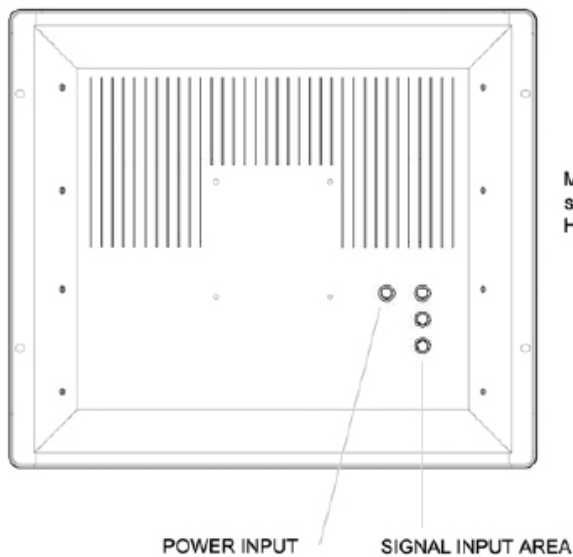

To aid installation, flexible mounting combinations include front rack-mount, VESA standard fixings at the rear and a separate mounting bracket for Control Desk or Overhead positioning. The Monitor is manufactured in full compliance with Mil-STD-461E, Mil-STD-810F and IEC 60945.

29LR153A35MP-M

DATASHEET

Electrical Description		Mechanical Description	
TFT Characteristics:	Type:	15" a-Si AM TFT	Dimensions: Monitor: 430(w) x 363(h) x 95(d) mm (approx) Weight: 12kg approx
	Max Resolution:	1024 x 768 pixels	Housing Aluminium with toughened safety glass
Active Display Area:	304.1 x 228.1mm	Environment	
Response Time:	13ms		Operating Temp: 0°C to +50°C
Contrast Ratio:	450:1 typical	Storage Temp: -20°C to 65°C	
Brightness:	250cd/m ² typical	Sealing: IP65min	
Viewing Angles (at CR>10):	130° / 110°	Operating Humidity: 50% to 90% (non condensing)	
No. Colours:	16.7 million	Storage Humidity: 28% to 90% (non condensing)	
Connector:	MIL type	Emission: Mil-STD-461E Immunity: Mil-STD-461E Safety: EN 60950 Shock: Mil-STD-810F Vibration: Mil-STD-810F Marine: IEC 60945	
Synchronisation Range:	Horizontal scan: 15kHz (PAL) - 63.81kHz Vertical scan: 56 - 60Hz		
Display Modes:	640 x 480 800 x 600 1024 x 768 (recommended mode)		
Controls:	Front panel		
Power Supply:	90-265V AC 50-60Hz		
Power Consumption:	50W (Max)	Part Numbers:	
		Model number: 29LR153A35MP--M DC Monitor: 29LR153D35MP-M AC Touchscreen (resistive): 29LR153AR35MP-M DC Touchscreen (resistive): 29LR153DR35MP-M	
Due to a policy of continuous product development KME reserves the right to change specifications and descriptions without prior notification. All trademarks acknowledged.			

15" RACKMOUNT MILITARY MONITOR

29LR153A35MP-M

DATASHEET

FRONT VIEW

SIDE VIEW

REAR VIEW

M4 Fixings on VESA standard (100mm) Hole centres.

* All dimensions are approximate in millimetres (Not to scale)